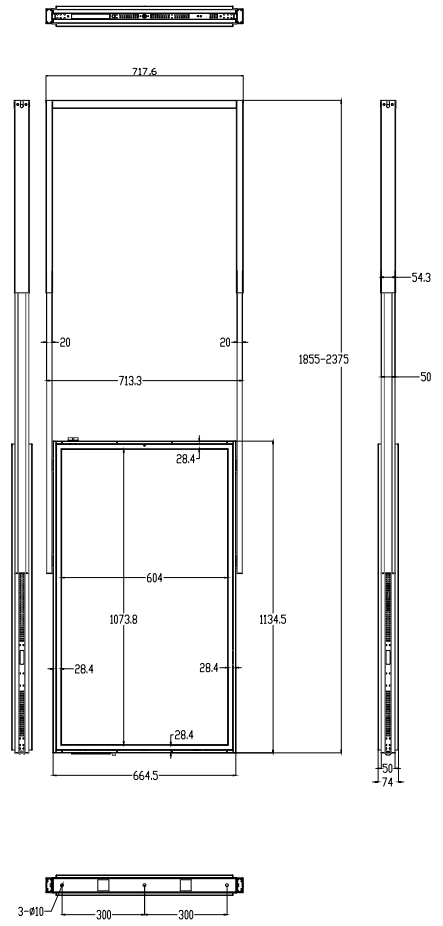

4K
Dual
Sided
Display
3 HDMI
2 USB
High
Brightness

Side A
2500 cd/m²

Sun Resistant

Side B
700 cd/m²

SWEDX Double Sided High Brightness Screens

SWEDX
Your Digital Signage Partner

Features	Specifications	Model ID	Model ID	Model ID	Model ID
		SDDS43K8-HB-01	SDDS49K8-HB-01	SDDS55K8-HB-01	SDDS65K8-HB-01
Color		White	White	White	White
Panel	Aspect Ratio	9:16			
	Panel Resolution	3840 x 2160 pixels			
	Refresh Rate	60 Hz			
	Static Contrast	3000:1			
	Brightness	Side A 2500 cd/m ² / Side B 700 cd/m ²			
	Response Time	6 ms			
	Viewing Angle	178/178			
Environment	Lead Presence	Yes			
	Mercury	0 mg			
Connections	Max Input Signal	3840 x 2160 @ 60Hz			
	HDMI	3 x HDMI 2.0 / 3 x HDMI 2.0			
	USB Media Player	2 x USB 2.0 / 2 x USB 2.0			
	Light Sensor	Side A			
	Remote Control	1			
	Digital Audio Output	2 x Coaxial			
Power	Power Consumption	260 W	340 W	380 W	450 W
	Power Consumption STB	< 0.5 W	< 0.5 W	< 0.5 W	< 0.5 W
	Energy Class	G			
	Power Supply	AC 100-240 V ~ 50/60Hz			
Speakers	Audio Out	2 x 5 W (Side B)	2 x 5 W (Side B)	2 x 5 W (Side B)	2 x 5 W (Side B)
Dimensions	Product Width	See page 2			
	Product Height				
	Product Depth				
Weight	Net	21 kg	29 kg	32 kg	TBD
Dimension	Package (L x W x H)	118 x 24 x 82 cm	134 x 26 x 92 cm	146 x 26 x 100 cm	TBD
Weight	Gross	33 kg	39 kg	46 kg	TBD
Storage & Operating Conditions	Storage Temperature	-20 – 60 °C			
	Operating Temperature	-10 – 50 °C			
	Storage Humidity	5 – 90 %			
	Operating Humidity	5 – 90 %			

SDDS43K8-01

SDDS49K8-01

SDDS55K8-01

SDDS65K8-01