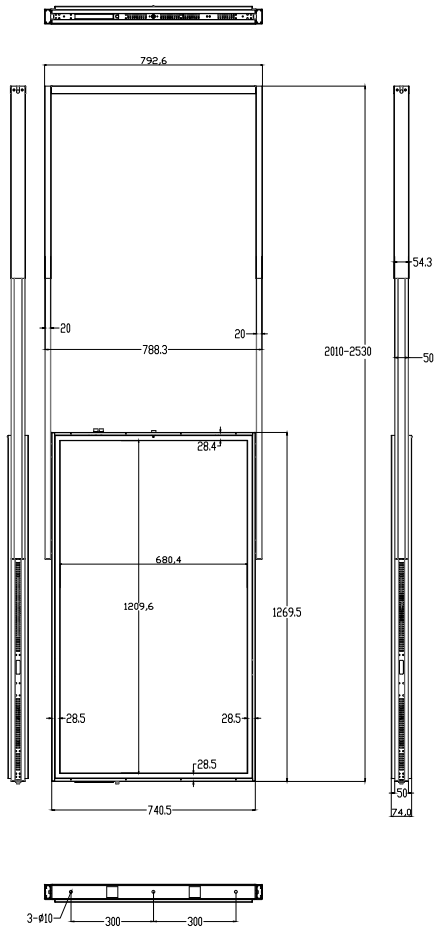

4K
Dual
Sided
Display
3 HDMI
2 USB
High
Brightness

Side A
2500 cd/m²

Sun Resistant

Side B
700 cd/m²

SWEDX Double Sided High Brightness Screens

SWEDX
Your Digital Signage Partner

Features	Specifications	Model ID	Model ID	Model ID	Model ID
		SDDS43K8-HB-01	SDDS49K8-HB-01	SDDS55K8-HB-01	SDDS65K8-HB-01
Color		White	White	White	White
Panel	Aspect Ratio	9:16			
	Panel Resolution	3840 x 2160 pixels			
	Refresh Rate	60 Hz			
	Static Contrast	3000:1			
	Brightness	Side A 2500 cd/m ² / Side B 700 cd/m ²			
	Response Time	6 ms			
	Viewing Angle	178/178			
Environment	Lead Presence	Yes			
	Mercury	0 mg			
Connections	Max Input Signal	3840 x 2160 @ 60Hz			
	HDMI	3 x HDMI 2.0 / 3 x HDMI 2.0			
	USB Media Player	2 x USB 2.0 / 2 x USB 2.0			
	Light Sensor	Side A			
	Remote Control	1			
	Digital Audio Output	2 x Coaxial			
Power	Power Consumption	260 W	340 W	380 W	450 W
	Power Consumption STB	< 0.5 W	< 0.5 W	< 0.5 W	< 0.5 W
	Energy Class	G			
	Power Supply	AC 100-240 V ~ 50/60Hz			
Speakers	Audio Out	2 x 5 W (Side B)	2 x 5 W (Side B)	2 x 5 W (Side B)	2 x 5 W (Side B)
Dimensions	Product Width	See page 2			
	Product Height				
	Product Depth				
Weight	Net	21 kg	29 kg	32 kg	TBD
Dimension	Package (L x W x H)	118 x 24 x 82 cm	134 x 26 x 92 cm	146 x 26 x 100 cm	TBD
Weight	Gross	33 kg	39 kg	46 kg	TBD
Storage & Operating Conditions	Storage Temperature	-20 – 60 °C			
	Operating Temperature	-10 – 50 °C			
	Storage Humidity	5 – 90 %			
	Operating Humidity	5 – 90 %			

SDDS43K8-01

SDDS49K8-01

SDDS55K8-01

SDDS65K8-01