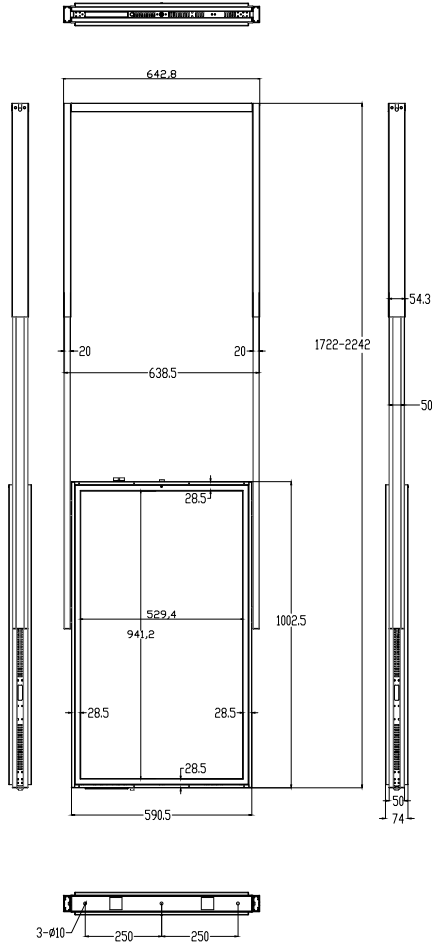

4K
Dual
Sided
Display
3 HDMI
2 USB
High
Brightness

Side A
2500 cd/m²

Sun Resistant

Side B
700 cd/m²

SWEDX Double Sided High Brightness Screens

SWEDX
Your Digital Signage Partner

Features	Specifications	Model ID	Model ID	Model ID	Model ID
		SDDS43K8-HB-01	SDDS49K8-HB-01	SDDS55K8-HB-01	SDDS65K8-HB-01
Color		White	White	White	White
Panel	Aspect Ratio	9:16			
	Panel Resolution	3840 x 2160 pixels			
	Refresh Rate	60 Hz			
	Static Contrast	3000:1			
	Brightness	Side A 2500 cd/m ² / Side B 700 cd/m ²			
	Response Time	6 ms			
	Viewing Angle	178/178			
Environment	Lead Presence	Yes			
	Mercury	0 mg			
Connections	Max Input Signal	3840 x 2160 @ 60Hz			
	HDMI	3 x HDMI 2.0 / 3 x HDMI 2.0			
	USB Media Player	2 x USB 2.0 / 2 x USB 2.0			
	Light Sensor	Side A			
	Remote Control	1			
	Digital Audio Output	2 x Coaxial			
Power	Power Consumption	260 W	340 W	380 W	450 W
	Power Consumption STB	< 0.5 W	< 0.5 W	< 0.5 W	< 0.5 W
	Energy Class	G			
	Power Supply	AC 100-240 V ~ 50/60Hz			
Speakers	Audio Out	2 x 5 W (Side B)	2 x 5 W (Side B)	2 x 5 W (Side B)	2 x 5 W (Side B)
Dimensions	Product Width	See page 2			
	Product Height				
	Product Depth				
Weight	Net	21 kg	29 kg	32 kg	TBD
Dimension	Package (L x W x H)	118 x 24 x 82 cm	134 x 26 x 92 cm	146 x 26 x 100 cm	TBD
Weight	Gross	33 kg	39 kg	46 kg	TBD
Storage & Operating Conditions	Storage Temperature	-20 – 60 °C			
	Operating Temperature	-10 – 50 °C			
	Storage Humidity	5 – 90 %			
	Operating Humidity	5 – 90 %			

SDDS43K8-01

SDDS49K8-01

SDDS55K8-01

SDDS65K8-01